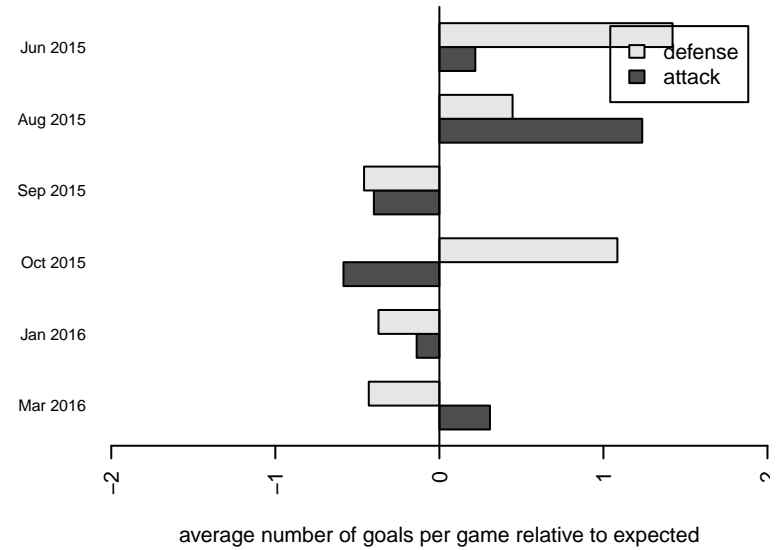

Performance relative to 13 month average