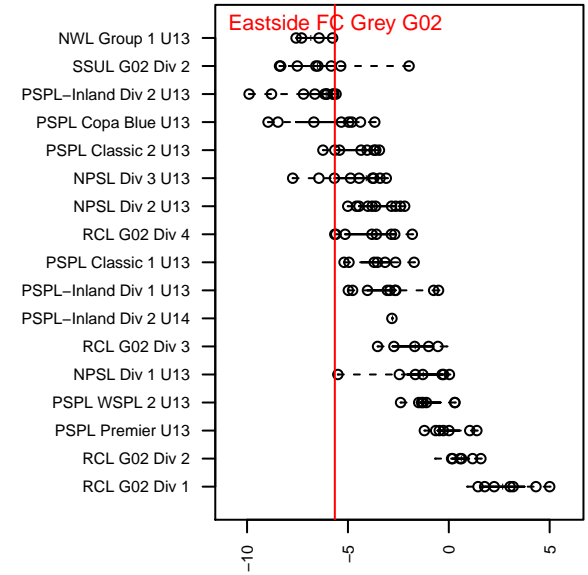

**attack and defense rating
relative to others at age
and all opponents in last 13 months**