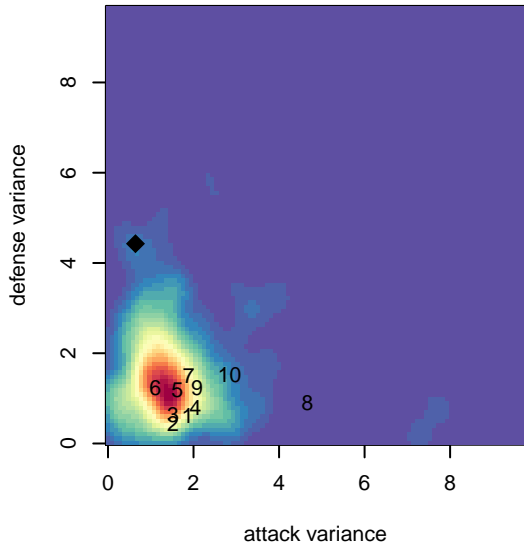

Eastside FC Grey G02

Eastside FC
 Preston, WA
 G02 total strength=557
 attack=0.49 defense=0.38
 fall league = RCL G02 Div 4
 spr league = Win RCL G02 Div 5

alt names used:
 Eastside FC G02 Grey D
 Eastside FC Grey
 EASTSIDE FCEFC GU13-GOGRI
 Eastside GU13 Grey
 Eastside FC GU 13 Gray
 Eastside FC G02 Grey D
 Eastside FC G02 Grey D

Eastside FC Grey G02
 Dots are actual minus expected GF (blue circles) and GA (red triangles).
 Blue line is smoothed change in attack strength. Red is smoothed change in defense strength.

**attack and defense variance (black dot)
relative to other teams
and top 10 in region**