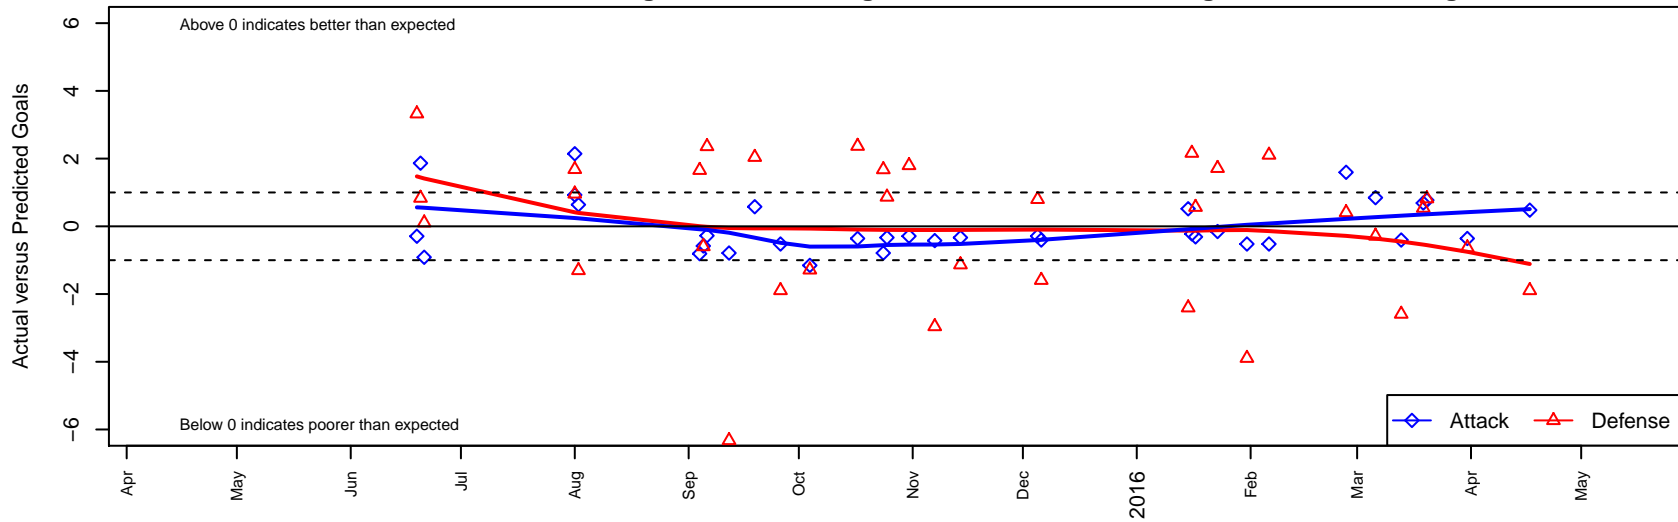

Eastside FC Grey G02

Eastside FC
 Preston, WA
 G02 total strength=557
 attack=0.49 defense=0.38
 fall league = RCL G02 Div 4
 spr league = Win RCL G02 Div 5

alt names used:
 Eastside FC G02 Grey D
 Eastside FC Grey
 EASTSIDE FCEFC GU13-GOGRI
 Eastside GU13 Grey
 Eastside FC GU 13 Gray
 Eastside FC G02 Grey D
 Eastside FC G02 Grey D

Eastside FC Grey G02
 Dots are actual minus expected GF (blue circles) and GA (red triangles).
 Blue line is smoothed change in attack strength. Red is smoothed change in defense strength.

**attack and defense variance (black dot)
relative to other teams
and top 10 in region**